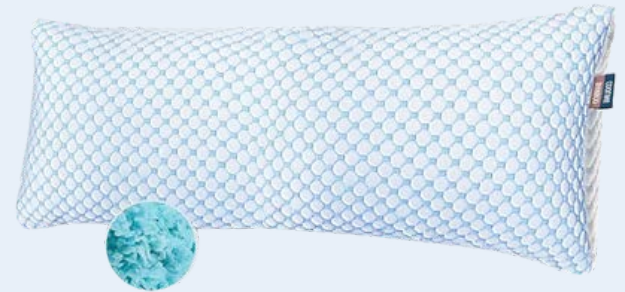

STAY COOL, SLEEP BETTER – ALL NIGHT LONG!